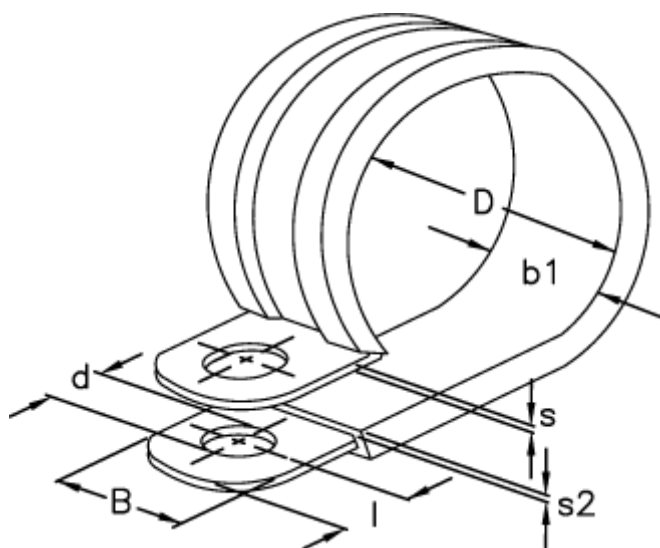

Data Sheet

Article number: 029457112030

Description: Norma pipe retaining clip
RLGU 1. 30/12 W1

Measures

b1	= 15.0
d	= 6.4
Diameter D	= 30
l	= 6
s	= 0.8
s2	= 1.2
Width B	= 12